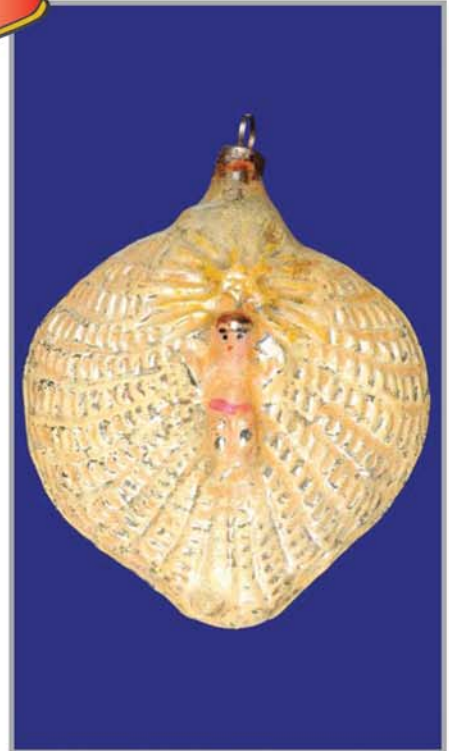

**RELIGIOUS**

**8000**  
**CHERUB SITTING ON A BED OF FLOWERS 2"**  
**R1 \$225-275**

**8001**  
**BABY JESUS ON A HEART 2.25"**  
**R1 \$225-275**

**8002**  
**BABY JESUS ON A LEAF 3"**  
**R2 \$250-300**

**8003**  
**ANGEL ON A LEAF 3"**  
**R1 \$300-350**

**8004**  
**A KING ON A LEAF 3"**  
**R1 \$300-350**

**8005**  
**BLACK MAGI ON A LEAF 3"**  
**R1 \$300-350**