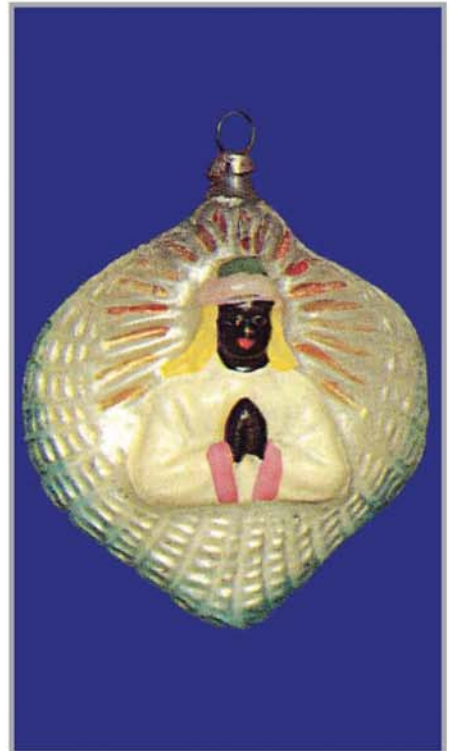

**RELIGIOUS**

**8000**  
**CHERUB SITTING ON A BED OF FLOWERS 2"**  
**R1 \$225-275**

**8001**  
**BABY JESUS ON A HEART 2.25"**  
**R1 \$225-275**

**8002**  
**BABY JESUS ON A LEAF 3"**  
**R2 \$250-300**

**8003**  
**ANGEL ON A LEAF 3"**  
**R1 \$300-350**

**8004**  
**A KING ON A LEAF 3"**  
**R1 \$300-350**

**8005**  
**BLACK MAGI ON A LEAF 3"**  
**R1 \$300-350**