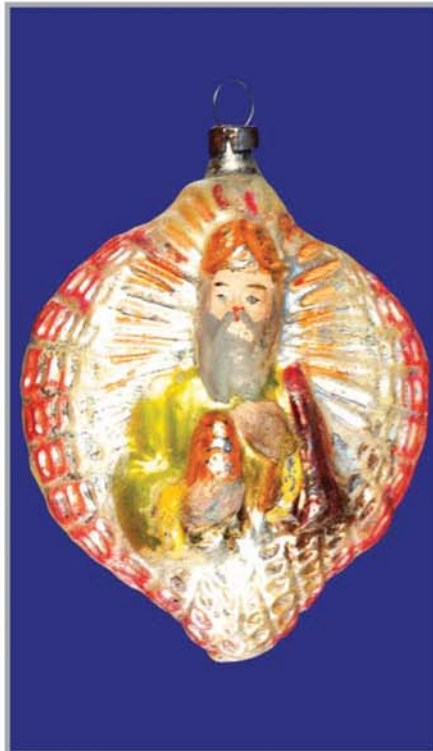

**RELIGIOUS**

**8000**  
**CHERUB SITTING ON A BED OF FLOWERS 2"**  
**R1 \$225-275**

**8001**  
**BABY JESUS ON A HEART 2.25"**  
**R1 \$225-275**

**8002**  
**BABY JESUS ON A LEAF 3"**  
**R2 \$250-300**

**8003**  
**ANGEL ON A LEAF 3"**  
**R1 \$300-350**

**8004**  
**A KING ON A LEAF 3"**  
**R1 \$300-350**

**8005**  
**BLACK MAGI ON A LEAF 3"**  
**R1 \$300-350**