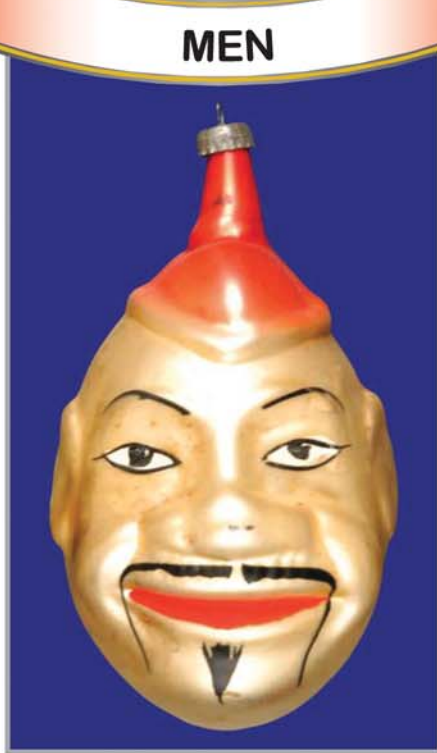

MEN

5100
CHINESE MAN SMOKING A
CIGARETTE 2.5"
R1 \$600-700

5101
CHINESE MAN'S HEAD WITH A
MOUSTACHE TI 4"
R1 \$600-700

5102
CHINESE MAN'S HEAD US 4"
R1 \$600-700

5103
CHINESE MAN'S HEAD WITH A
MOUSTACHE TII 2.75"
R1 \$600-700

5104
CHINESE MAN 3.5"
R1 \$250-300

5105
CHINESE BOY 3"
R1 \$225-275