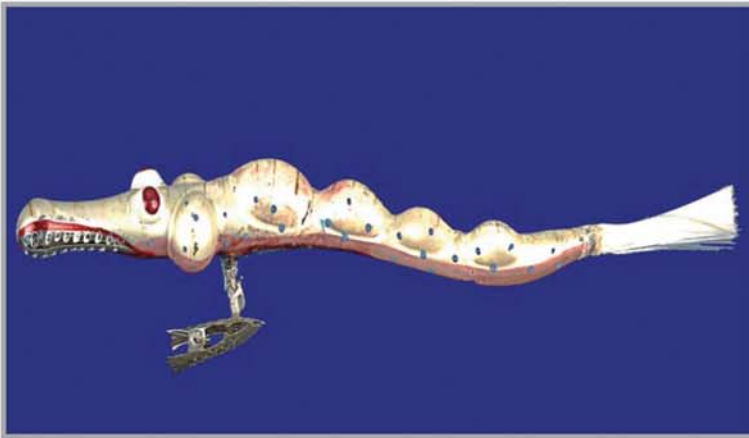

**ANIMALS**

**2000**  
ALLIGATOR WITH SPUN GLASS TAIL OC MS 11"

R4

\$250-300

**2001**  
ANTELOPE EMBOSSED ON  
A SQUARE 2"

R3

\$75-100

**2002**  
BERRIED BEAR PLAYING A  
HORN 2.75"

R1

\$50-60

**2003**  
BEAR PLAYING A HORN 2.75"

R3

\$100-125

**2004**  
BEAR HOLDING A BALL MS 4"

R2

\$250-275