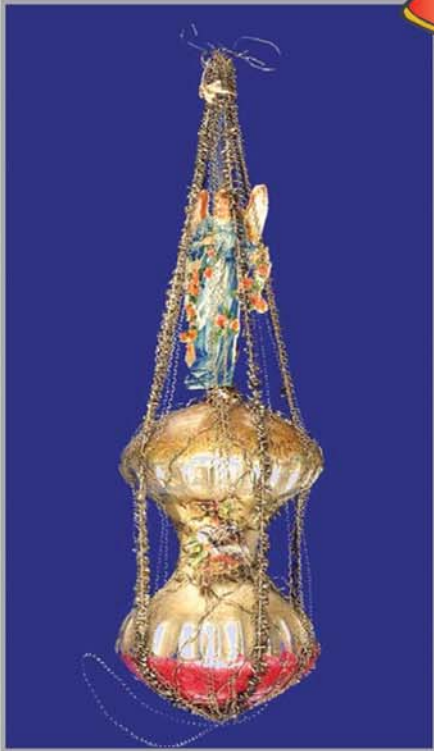

VICTORIAN

11000
APPLE CORE WW 8"

R1 \$175-200

11001
BABY CRADLE WITH BABY WW 5"

R2 \$300-350

11002
HUNTING HORN WHEEL
BARROW/WOMAN RIDER 7"

R1 \$500-600

11003
GRAMAPHONE WW 4.5"

R3 \$275-325

11004
END OF DAY W/WIRE WRAP

R3 \$75-100

11005
END OF DAY VASE WW 7"

R1 \$100-125