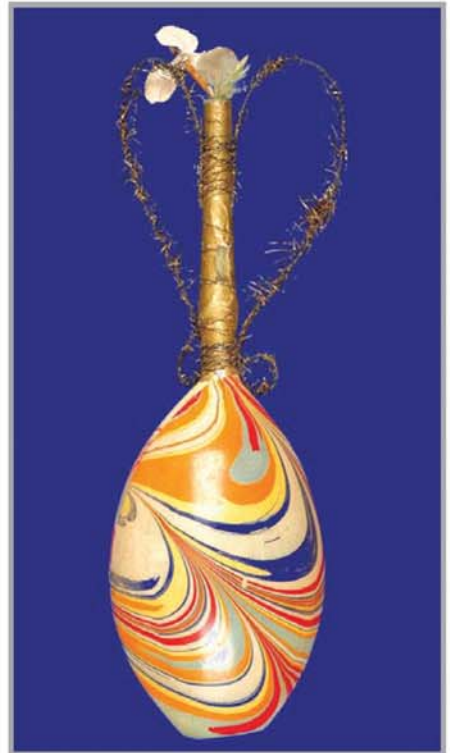

VICTORIAN

11000
APPLE CORE WW 8"

R1 \$175-200

11001
BABY CRADLE WITH BABY WW 5"

R2 \$300-350

11002
HUNTING HORN WHEEL
BARROW/WOMAN RIDER 7"

R1 \$500-600

11003
GRAMAPHONE WW 4.5"

R3 \$275-325

11004
END OF DAY W/WIRE WRAP

R3 \$75-100

11005
END OF DAY VASE WW 7"

R1 \$100-125